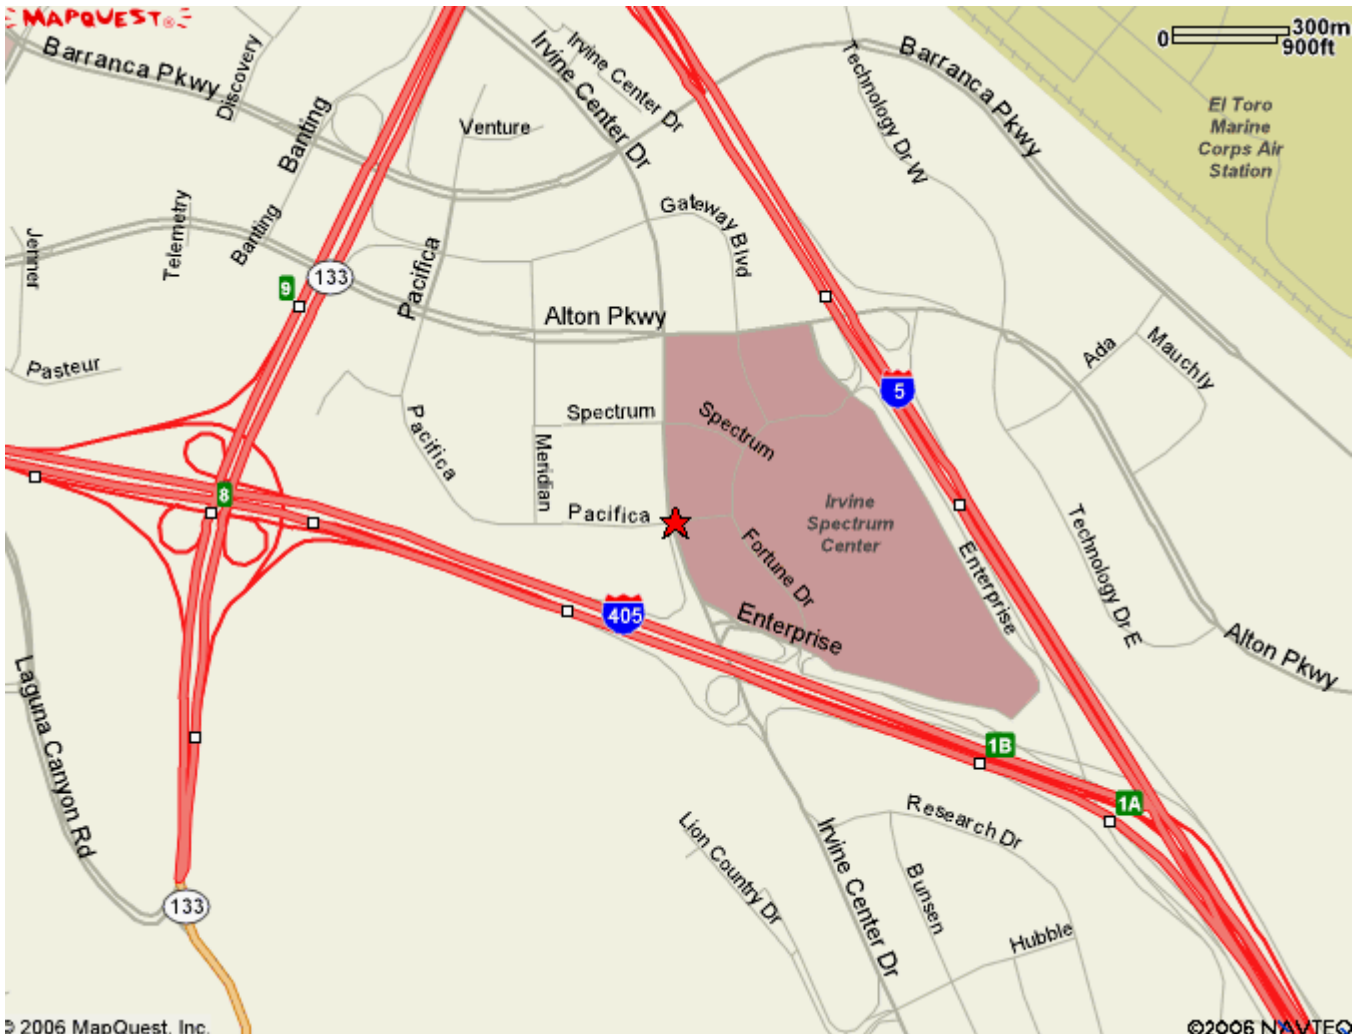

Directions to our offices

By car

From Interstate 5:

Exit on Alton Parkway and turn left. Follow Alton to Irvine Center Drive and turn left. Follow to Pacifica and make a left. Make a right on Fortune and the entrance to the office parking lot will be on the right.

From Interstate 405:

Take the Irvine Center Drive exit and go north. Follow to Pacifica and make a right. Make a right onto Fortune and the entrance to the office parking lot will be on the right.

MS-CO-BF0068-US-1.1