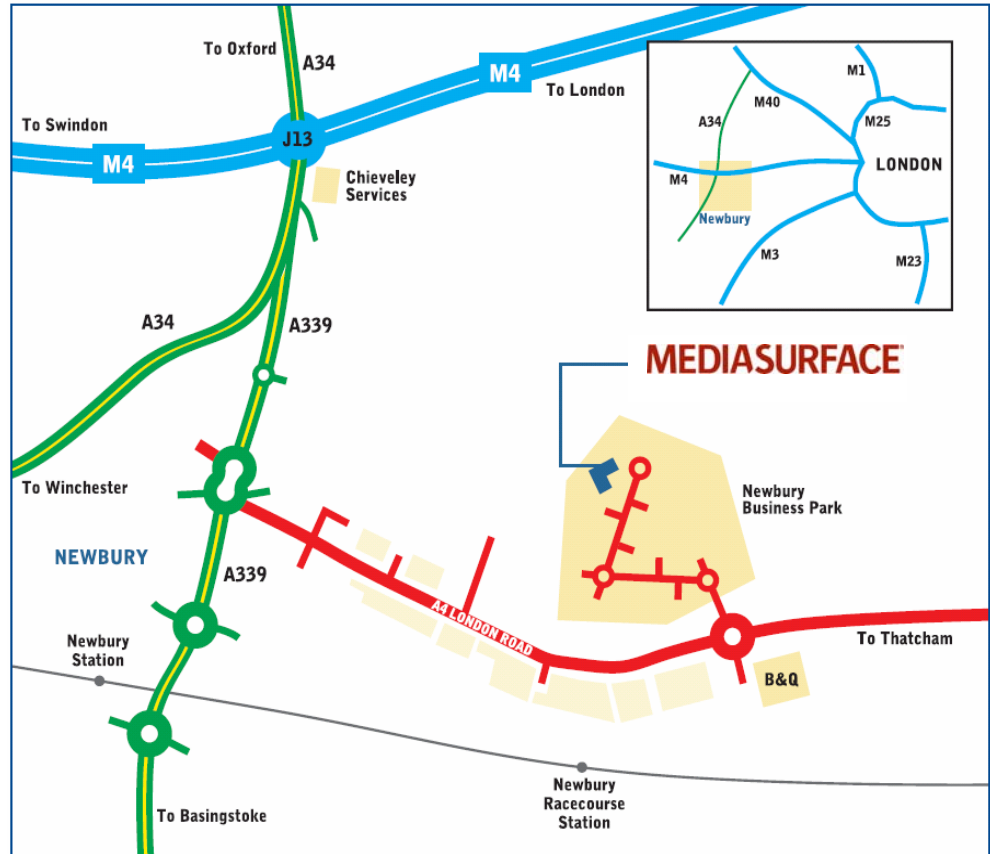

Directions to our offices

Mediasurface Europe Ltd
 Mediasurface House
 Newbury Business Park
 London Road
 Newbury
 Berkshire
 RG14 2QA
 Phone: 01635 262000
 Fax: 01635 262001

By car

Leave the M4 motorway at Junction 13. Take the A34 south and pass Chieveley Services on your left. Take the second exit after the Services signposted to Newbury on the A339. Travel along this dual carriageway for 3 miles (passing over the roundabout for the Vodafone head office) until you reach a set of traffic lights. Keep in the left hand lane and at the next set of lights take the second left to join the A4 to Thatcham and Reading. Travel through 2 further sets of lights until you come to a roundabout with B&Q on your right. Turn left into Newbury Business Park. Take a left at the first roundabout and right at the next roundabout and Mediasurface House is the last building on the left.

By rail

Trains twice per hour from London Paddington to Newbury Station (journey time approximately 1 hour). Station 10 minutes by taxi.

By air

Heathrow Airport is approximately 1 hour by car.

MS-CO-BF0017-EN-2.2